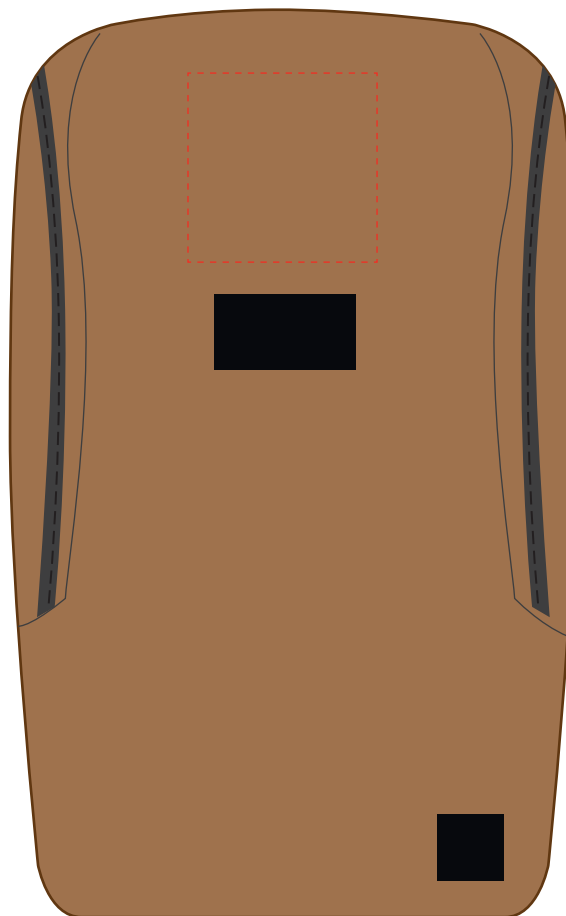

Your Ref:

Quantity:

Product Code: QB8003

Our Ref:

Version: 1

Product Colour: KHAKI

PRINTING CONCERNS:**PRODUCT INFO:**

We stock this item in the following colours

**PANTONE REFERENCE(S)**

Full colour printing

ARTWORK SCALE 25%

Product Image for visualisation
- colours may vary

The dashed line is to demonstrate print area and will not appear on your printed item

PLEASE NOTE: